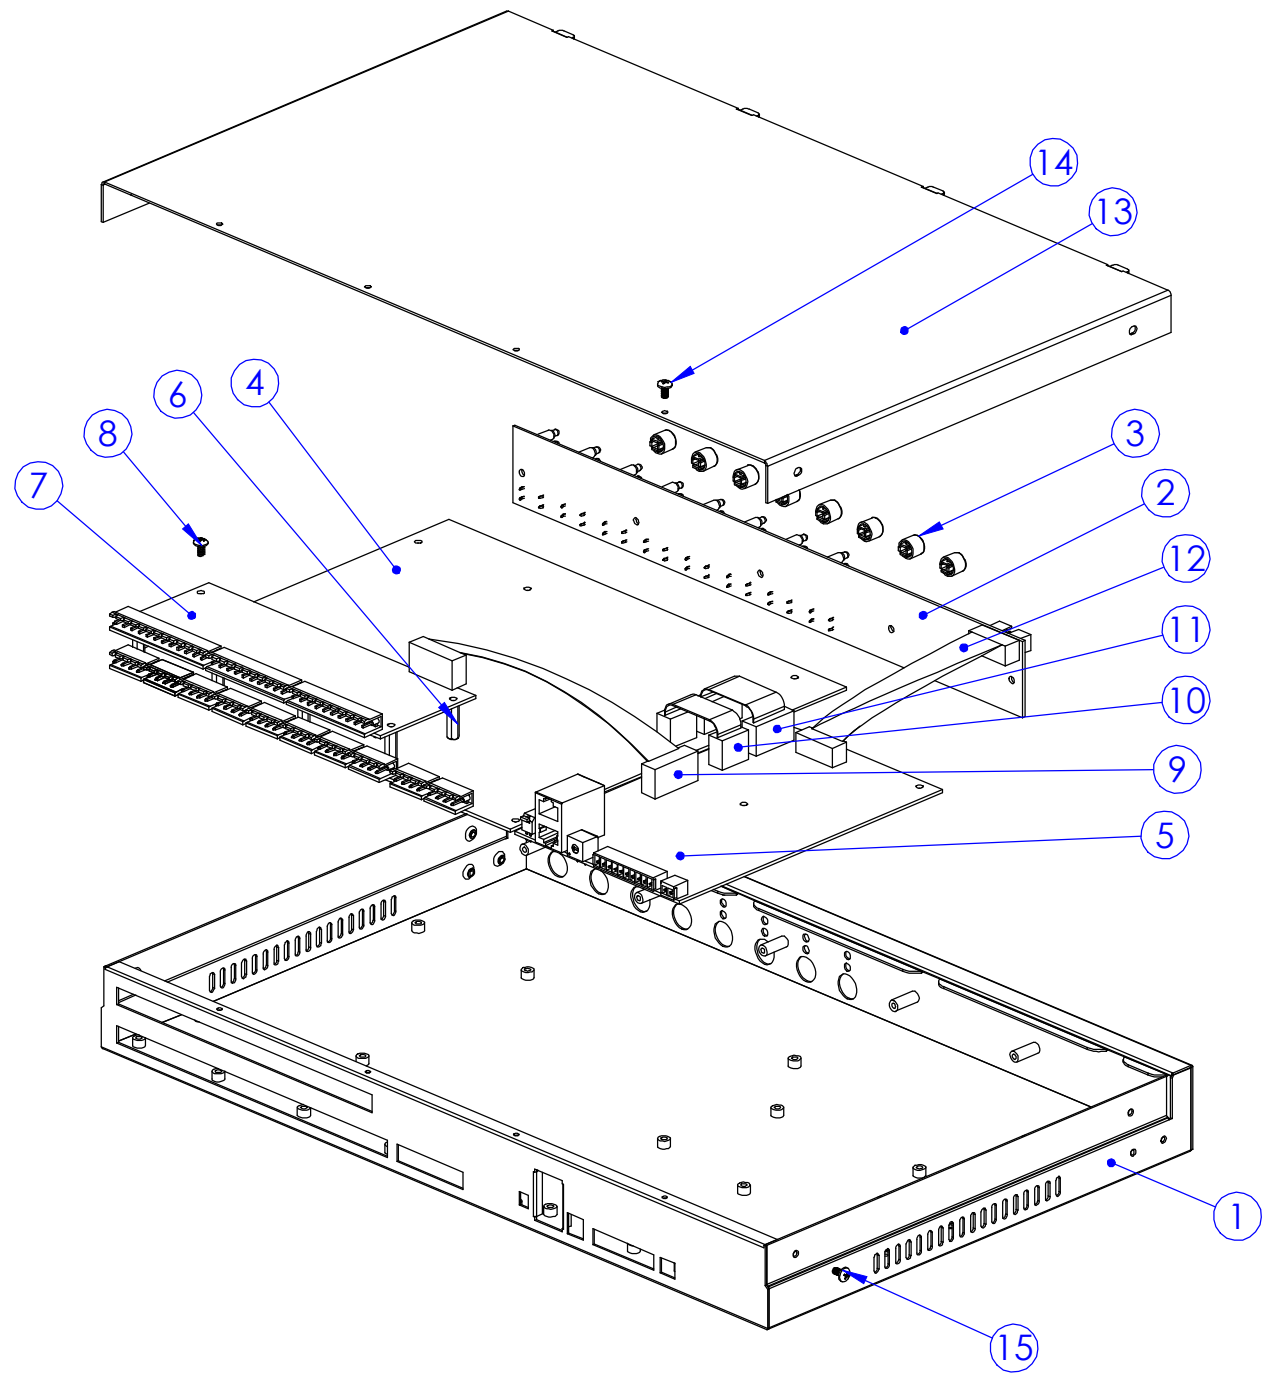

| Ver. | Modification.Record |
|------|---------------------|
| | |
| | |
| | |

| | | | | | |
|---|-------|---|------------|-----|---|
| <p>NOTICE</p> <p>THE INFORMATION CONTAINED HEREIN IS CONFIDENTIAL AND PROPRIETARY, AND MAY NOT BE DISCLOSED OR USED IN ANY WAY WITHOUT THE EXPRESSED WRITTEN PERMISSION OF ATEIS TECHNOLOGIES.</p> <p>"ALL RIGHTS RESERVED"</p> | |  | | | |
| | | <p>Name DIVA-8S</p> | | | |
| Material | Steel | Date | 2010/12/27 | REV | 0 |

| | |
|------|---------------------|
| Ver. | Modification.Record |
| | |
| | |
| | |

| | Part number | TYPE | Ver | Description | Qt'y |
|----|-------------|------|-----|--|------|
| 1 | ZAM0101-063 | EN | A | Case/Bottom/DIVA-8S/RAL7035 | 1 |
| 2 | YEA0303-009 | +R | A | P-DIVA-SLAVE-FP V1.0.3/RoHS | 1 |
| 3 | ZAM0202-016 | + | B | Button/Black/Ø:9.50 H:11.00mm /PC-510 | 8 |
| 4 | YEA0403-007 | +R | A | P-DIVA-SLAVE ZONE V.1.0.4/RoHS | 1 |
| 5 | YEA0101-023 | +R | B | P-DIVA-SLAVE-MCU V1.0.3/RoHS | 1 |
| 6 | ZCR0501-006 | + | + | Copper column /H5x18mm/M3x5mm | 6 |
| 7 | YEA0401-010 | +R | A | P-DIVA-SLAVE LG-IN V1.0.6/RoHS | 1 |
| 8 | ZCR0103-066 | + | + | Screw (Nickel plate)M3x4 | 18 |
| 9 | ZCM0105-053 | + | + | IDE cable/16Pin/2.54mm/14cm | 1 |
| 10 | ZCM0105-054 | + | + | IDE cable/10Pin/2.54mm/5cm | 1 |
| 11 | ZCM0105-043 | + | + | IDE cable/16P/2.54mm/50mm/28AWG/HM15 | 1 |
| 12 | ZCM0105-063 | +R | + | IDE cable/5p*2/2.54mm/130mm/28AWG/RoHS | 1 |
| 13 | ZAM0101-062 | EN | + | Case/Top/DIVA-8S/RAL7035 | 1 |
| 14 | ZCR0106-034 | +R | + | Screw (black) M3x5 | 4 |
| 15 | ZCR0103-056 | + | + | Screw (black)M3*6 | 2 |

| | | | | | |
|---|-------|---|------------|-----|---|
| <p>NOTICE</p> <p>THE INFORMATION CONTAINED HEREIN IS CONFIDENTIAL AND PROPRIETARY, AND MAY NOT BE DISCLOSED OR USED IN ANY WAY WITHOUT THE EXPRESSED WRITTEN PERMISSION OF ATEIS TECHNOLOGIES.</p> <p>"ALL RIGHTS RESERVED"</p> | |  | | | |
| | | Name | DIVA-8S | | |
| Material | Steel | Date | 2010/12/27 | REV | 0 |